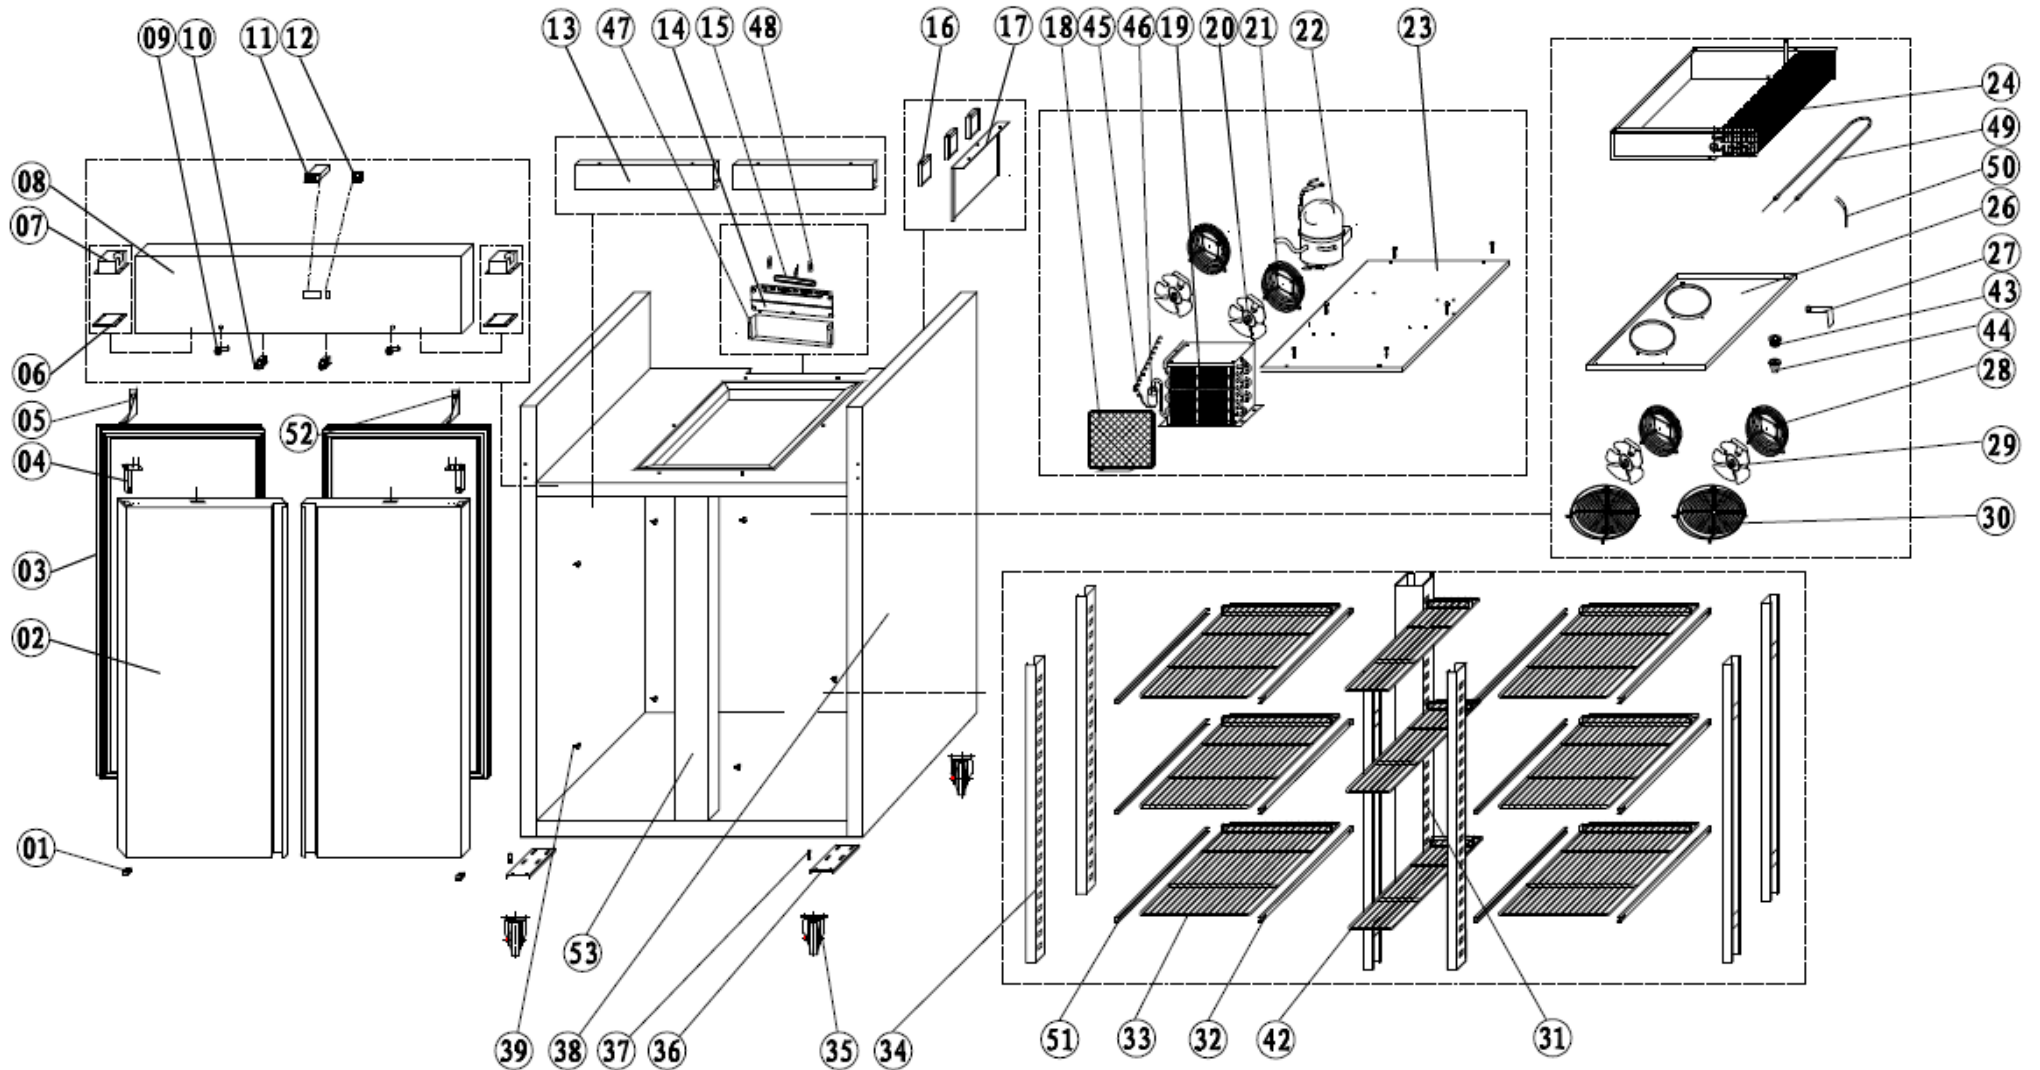

Exploded diagram and spare parts list

(U635)

Exploded diagram and spare parts list (U635)

Machine	Explode	Code	Description
Polar Double Solid Door FREEZER St/St - 1300Ltr (UK)	01	AB287	Down Hinge Access Jacket
Polar Double Solid Door FREEZER St/St - 1300Ltr (UK)	02		Door
Polar Double Solid Door FREEZER St/St - 1300Ltr (UK)	03	AB325	Gasket
Polar Double Solid Door FREEZER St/St - 1300Ltr (UK)	04	AB346	Door Spring
Polar Double Solid Door FREEZER St/St - 1300Ltr (UK)	05	AB979	Up Hinge Left
Polar Double Solid Door FREEZER St/St - 1300Ltr (UK)	06	AA005	Lamp Housing
Polar Double Solid Door FREEZER St/St - 1300Ltr (UK)	07	AA002	Lamp
Polar Double Solid Door FREEZER St/St - 1300Ltr (UK)	08	AB921	Front Panel
Polar Double Solid Door FREEZER St/St - 1300Ltr (UK)	09	AD028	Lock
Polar Double Solid Door FREEZER St/St - 1300Ltr (UK)	10	AB888	Door Switch
Polar Double Solid Door FREEZER St/St - 1300Ltr (UK)	11	AD728	Thermostat
Polar Double Solid Door FREEZER St/St - 1300Ltr (UK)	12	AB308	Main Switch
Polar Double Solid Door FREEZER St/St - 1300Ltr (UK)	13		Inside Panel
Polar Double Solid Door FREEZER St/St - 1300Ltr (UK)	14	AB911	Water Box
Polar Double Solid Door FREEZER St/St - 1300Ltr (UK)	15		Discharge Pipe
Polar Double Solid Door FREEZER St/St - 1300Ltr (UK)	16	AA691	Junction Box
Polar Double Solid Door FREEZER St/St - 1300Ltr (UK)	17		Fixing Strip
Polar Double Solid Door FREEZER St/St - 1300Ltr (UK)	18	AB913	Filter
Polar Double Solid Door FREEZER St/St - 1300Ltr (UK)	19	AB867	Condenser
Polar Double Solid Door FREEZER St/St - 1300Ltr (UK)	20	AB309	Condenser Fan
Polar Double Solid Door FREEZER St/St - 1300Ltr (UK)	21	AA658	Basket Guard Grill
Polar Double Solid Door FREEZER St/St - 1300Ltr (UK)	22	AB110	Compressor
Polar Double Solid Door FREEZER St/St - 1300Ltr (UK)	23		Unit Board
Polar Double Solid Door FREEZER St/St - 1300Ltr (UK)	24	AB904	Evaporator
Polar Double Solid Door FREEZER St/St - 1300Ltr (UK)	26		Fan Support
Polar Double Solid Door FREEZER St/St - 1300Ltr (UK)	27		Water Pipe
Polar Double Solid Door FREEZER St/St - 1300Ltr (UK)	28		Basket Guard Grill
Polar Double Solid Door FREEZER St/St - 1300Ltr (UK)	29	AB870	Condenser Fan
Polar Double Solid Door FREEZER St/St - 1300Ltr (UK)	30		Fan Grill
Polar Double Solid Door FREEZER St/St - 1300Ltr (UK)	31		Back Support
Polar Double Solid Door FREEZER St/St - 1300Ltr (UK)	32	AB055	Guide Right
Polar Double Solid Door FREEZER St/St - 1300Ltr (UK)	33	AB962	Shelf
Polar Double Solid Door FREEZER St/St - 1300Ltr (UK)	34		Support
Polar Double Solid Door FREEZER St/St - 1300Ltr (UK)	35	AE824	Wheel Set
Polar Double Solid Door FREEZER St/St - 1300Ltr (UK)	35	AB328	Braked Castor
Polar Double Solid Door FREEZER St/St - 1300Ltr (UK)	35	AB856	Standard Castor
Polar Double Solid Door FREEZER St/St - 1300Ltr (UK)	36	AB897	Down Hinge
Polar Double Solid Door FREEZER St/St - 1300Ltr (UK)	37	AB356	Down Hinge Axis
Polar Double Solid Door FREEZER St/St - 1300Ltr (UK)	38		Body
Polar Double Solid Door FREEZER St/St - 1300Ltr (UK)	39		Support Located Nut
Polar Double Solid Door FREEZER St/St - 1300Ltr (UK)	42	AA058	Small Central Shelf
Polar Double Solid Door FREEZER St/St - 1300Ltr (UK)	43		Inside Threaded Water Pipe
Polar Double Solid Door FREEZER St/St - 1300Ltr (UK)	44		Outside Threaded Water Pipe